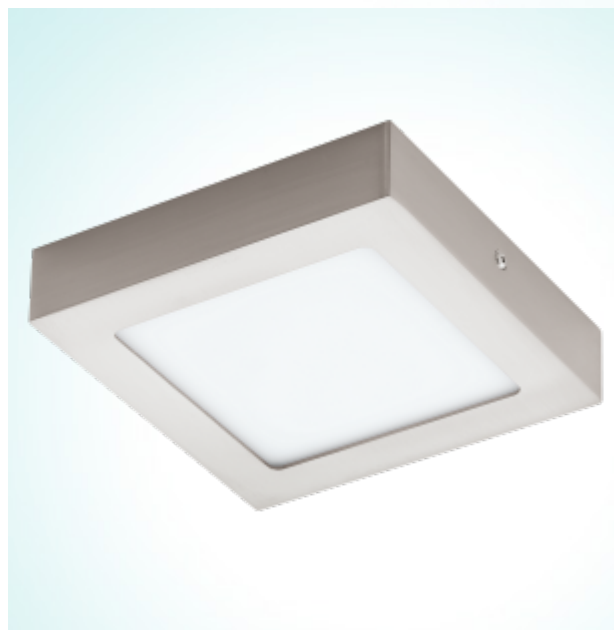

94524

FUEVA 1

General Information

Article:	94524
Lighting Type:	surface-mounted luminaire
Collection:	Style
EAN Code:	9002759945244

Dimensions

Depth:	170 mm
Width:	170 mm
Height:	40 mm
Weight:	0.672 kg

Illuminant

Socket:	LED
Illuminant:	LED
Delivery:	incl.
Wattage:	10,9W
Luminous Flux:	1200 lm
Luminous Colour:	3000K warm white
Average Lifetime:	25,000 h
Energy Efficiency:	A+

Material & Colour

Enclosure Material:	cast metal
Enclosure Colour:	satin nickel
Glass / Shade Material:	plastic
Glass / Shade Colour:	white

Technical Information

Protection Rating:	IP20
Protection Class:	2
Line Voltage:	220-240V,50/60Hz
Operation Voltage:	12V

LED

Technical changes reserved